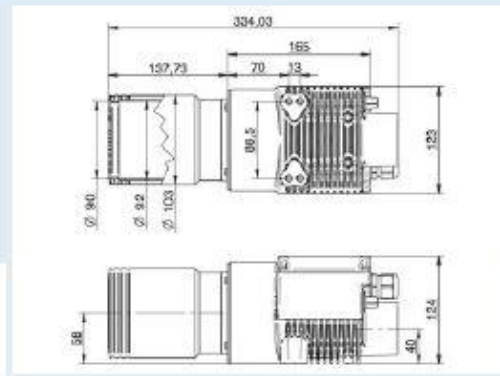

Air heater

XL92

from 5900–21 000 watt

Technical data

Order no.		5102761	5102760	5102765
Voltage	V	400–480	400–480	400–440
Power	W	5900–8500	11800–17000	17400–21000
Frequency	Hz	50/60	50/60	50/60
Max. temperature	°C	650	650	650
Min. air flow	l/min	560	950	1480
Air connection	∅ mm	60	60	60
Air outlet	∅ mm	92	92	92
Dimensions	mm (l×w×h)	334x123x124	334x123x124	334x123x124
Weight	kg	3,3	3,3	3,3
Protection class I	Φ			
Marking	CE			

Accessories

Order no.	Description
5107244	Round nozzle (∅ 92 mm) ∅ 50 mm
5107275	Connection flange ∅ 92 mm
5107273	Extension tube (∅ 92 mm) 500x60 mm
5107274	Wide slot nozzle (∅ 92 mm) 130x17 mm
5107272	Wide slot nozzle (∅ 92 mm) 300x12 mm
5107267	Wide slot nozzle (∅ 92 mm) 500x15 mm